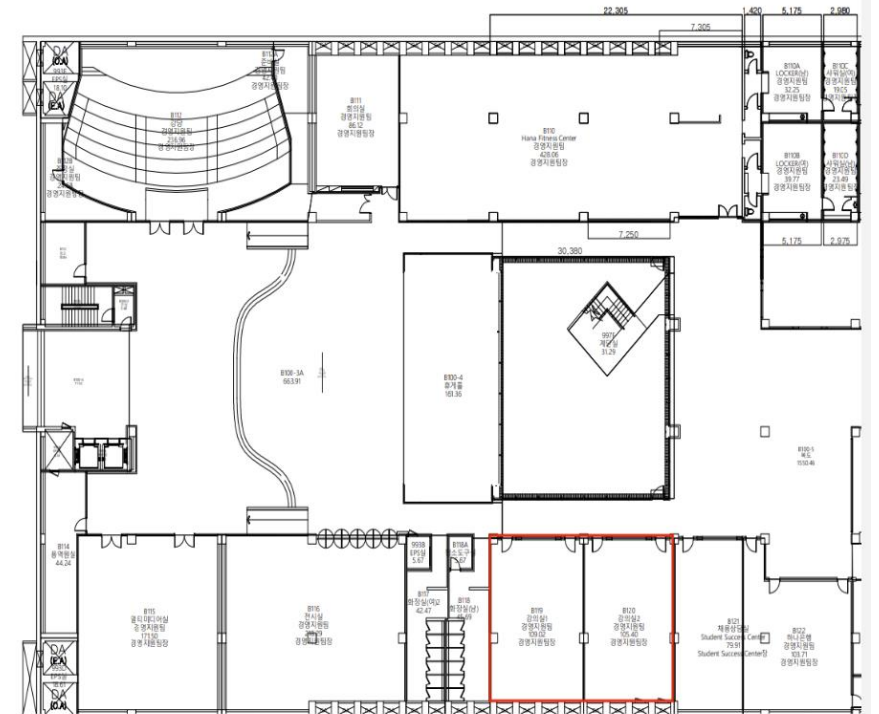

Workshop Room Info

General room (ROOM B119/B120)

- number of seats : 40
- 9AM ~ 6PM
- One of B119/B120 will be used alternately for workshop expected for 11/20 and 11/22. (See next slides)

Copyright© 2018 All rights reserved by Korea University

Special room for 11/22(1st Fri.)

- number of seats : 72
- 9AM ~ 6PM

copyright© 2018 All rights reserved by Korea University

Special room for 11/20(1st Wed.)

- number of seats : 30
- 9AM ~ 6PM