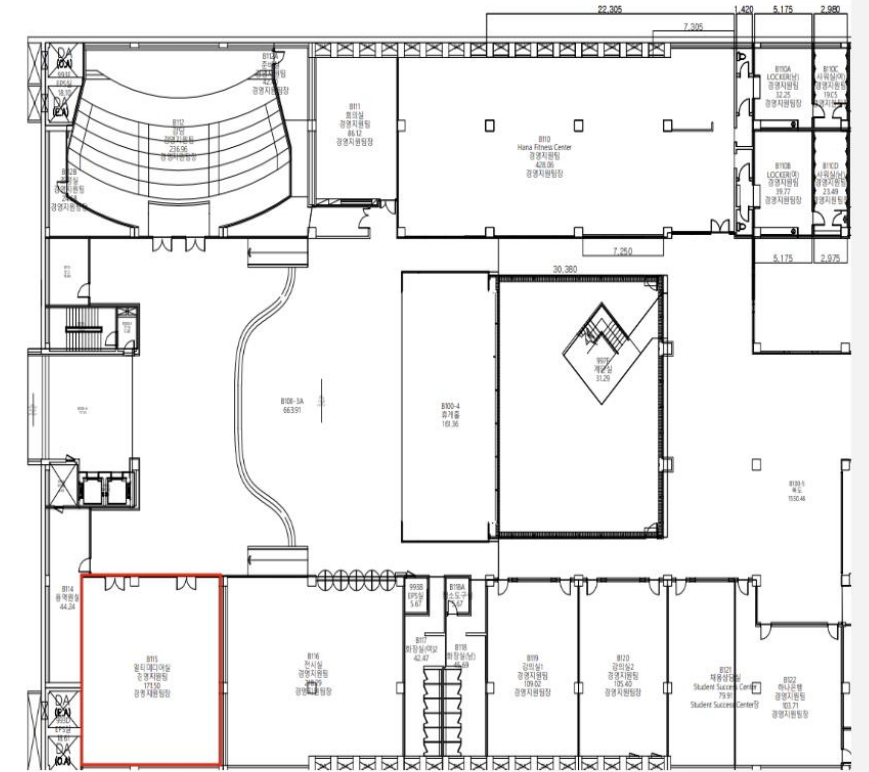

Workshop Room Info

General room (ROOM B119/B120)

- number of seats : 40
- 9AM ~ 6PM
- One of B119/B120 will be used alternately for workshop expected for 11/20 and 11/22. (See next slides)

Copyright© 2018 All rights reserved by Korea University

Special room for 11/22(1st Fri.)

- number of seats : 72
- 9AM ~ 6PM

copyright© 2018 All rights reserved by Korea University

Special room for 11/20(1st Wed.)

- number of seats : 30
- 9AM ~ 6PM